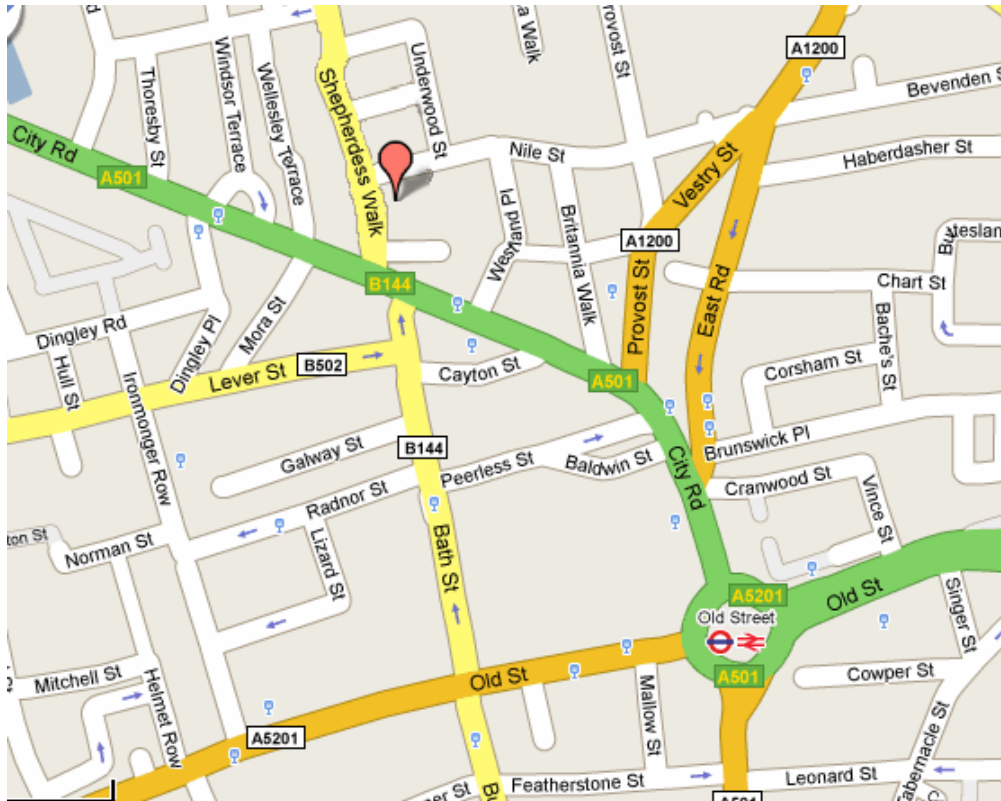

Wilmington Group PLC  
Paulton House  
8 Shepherdess Walk  
London  
N1 7LB

Webinar Suite – 3<sup>rd</sup> Floor

The nearest underground/mainline station is Old Street on the Northern Line. Mainline stations King's Cross, St Pancras International and Euston are only a couple of stops away on the Northern Line.

#### Walking directions from Old Street station

Take exit eight out of the station, which brings you out on City Road; follow the green stripe on the pavement north for approximately three minutes past a Starbucks and Moorfields Eye Hospital. At Moorfields Eye Hospital cross City Road at the first set of traffic lights and turn right on to Shepherdess Walk. Paulton House will be on your right just after the Eagle Pub and Shoreditch Police station. Ask the receptionist for Ark Group on the third floor. See map on next page.

#### Parking

Nearest NCP car park:  
London Pear Tree Street NCP  
Pear Tree Street  
Islington, London EC1V 3SB  
Tel: 0845 050 7080