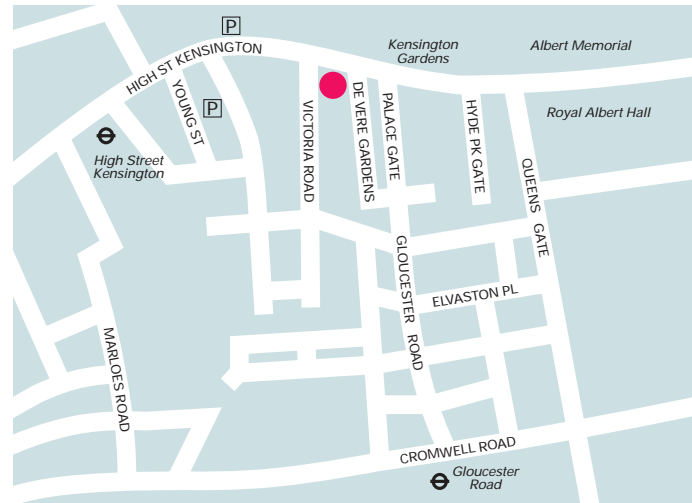

## our details

<b>Location</b>	<b>Thistle Kensington Palace</b> De Vere Gardens London W8 5AF Telephone 0870 333 9111 Fax 0870 333 9211 Email MandE.KensingtonPalace@Thistle.co.uk	
<b>Car Parking</b>	Nearest private car park – Young Street	
<b>Rail</b>	Paddington rail station – 2 miles Victoria rail station – 3 miles Heathrow Airbus – Cromwell Road	
<b>Underground</b>	High Street Kensington (Circle and District lines) Gloucester Road (Circle, District and Piccadilly lines)	
<b>Air</b>	Heathrow Airbus – Cromwell Road	
<b>URL link</b>	<a href="http://www.thistlehotels.com/thistle_kensington_palace">www.thistlehotels.com/thistle_kensington_palace</a>	
<b>GDS Codes</b>	Sabre Apollo/Galileo Worldspan Amadeus	<b>TI 1072</b> <b>TI 13071</b> <b>TI LONKH</b> <b>TI LONKPH</b>
<b>UK</b>	General Meeting & Events Leisure Breaks Travel Trade Groups	<b>0800 18 17 16</b> <b>0870 333 9181</b> <b>0845 60 68 68 8</b> <b>0870 333 9182</b>
<b>USA &amp; Canada</b>	General	<b>1 800 847 4358</b>
<b>International</b>	Australia Austria Belgium Brazil Denmark France Germany Ireland Italy Japan (Tokyo) Japan (Western) Malaysia Mexico Netherlands Norway Singapore South Africa (Cape Town) South Africa (Johannesburg) Spain (Barcelona) Spain (Madrid) Sweden Switzerland	<b>1 800 221 176</b> <b>0800 291066</b> <b>0800 710 53</b> <b>0800 11 91 31</b> <b>8001 0171</b> <b>+33 1702 00021</b> <b>0180 521 2645</b> <b>+353 1 872 3300</b> <b>800 820 144</b> <b>03 3475 3434</b> <b>0120 318 900</b> <b>1 800 801 018</b> <b>01800 903 9500</b> <b>+31 35 640 0611</b> <b>800 10105</b> <b>+65 260 8880</b> <b>+27 21 419 2965</b> <b>+27 11 475 9200</b> <b>+34 93 265 4025</b> <b>+34 91 594 9494</b> <b>+46 8 5625 0000</b> <b>+41 1 439 4020</b>