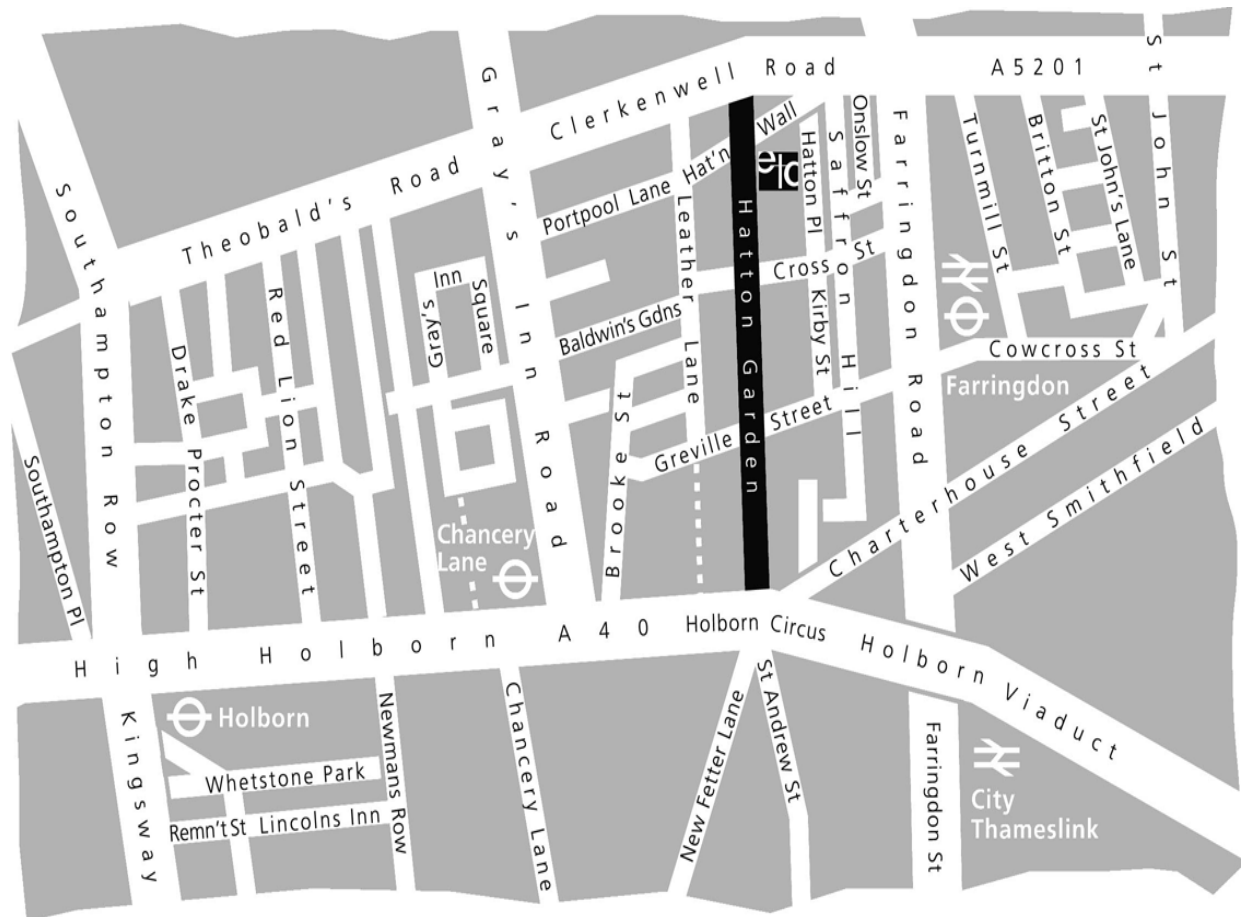

etc venues The Hatton

51-53 Hatton Garden

London EC1N 8HN

Tel: 020 7242 4123

Fax: 020 7242 1818

www.etcvenues.co.uk

NEAREST UNDERGROUND STATIONS

FARRINGDON STATION (Metropolitan, Circle, Hammersmith & City Lines):

Turn right out of the station. Walk up to the traffic lights, cross Farringdon Road. Continue walking up Greville Street. Take the third road on the right into Hatton Garden. The Hatton is on the right hand side (5 mins).

CHANCERY LANE STATION (Central Line):

Take Gray's Inn Rd exit 2. Walk down Holborn to Holborn Circus. Turn left into Hatton Garden. Continue walking towards the top end of Hatton Garden. The Hatton is on the right (6 mins).