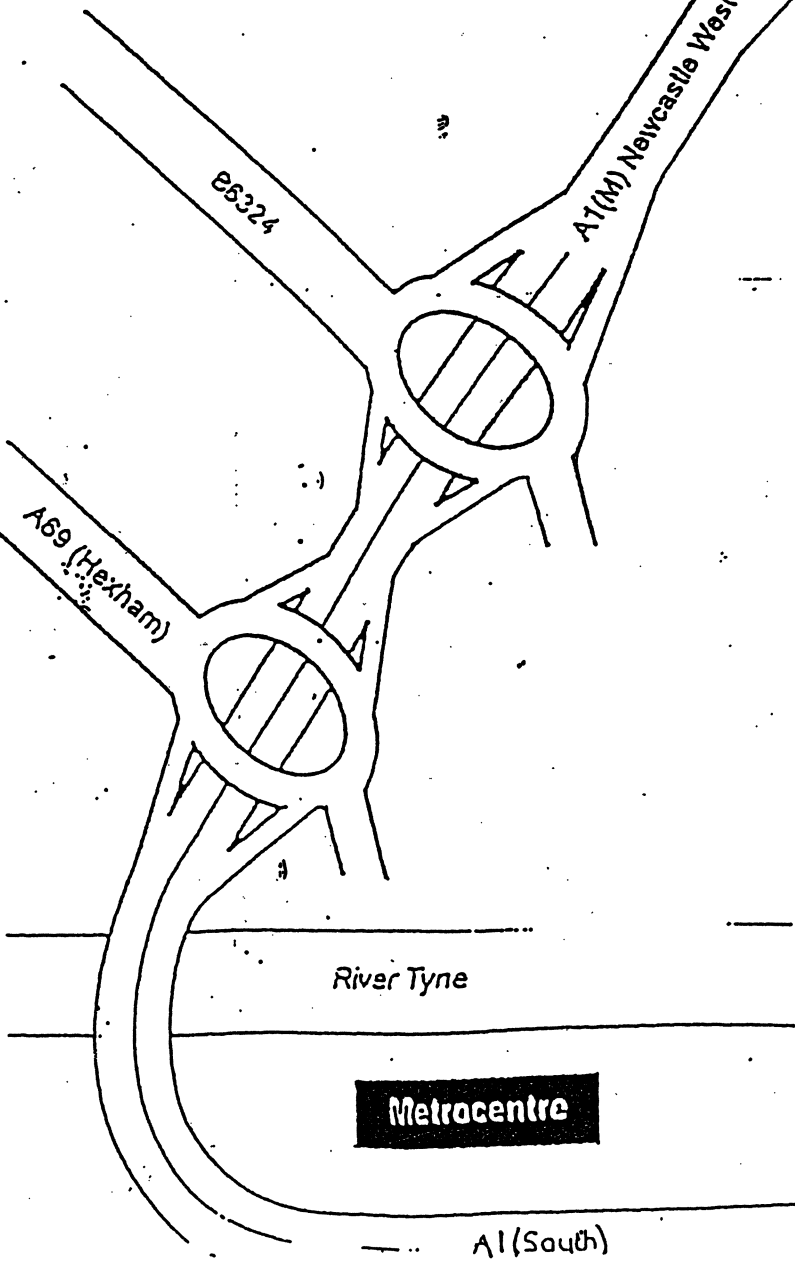

NOVOTEL NEWCASTLE
Ponteland Road, Kenton
Newcastle Upon Tyne
NE3 3HZ

Tel; 0191 214 0303
Fax; 0191 214 0633

FROM THE NORTH OR SOUTH
On the A1 - Travelling North or South on the A1 exit at the junction marked Jedburgh (A696) Newcastle Airport. At the roundabout follow the sign for Kingston Park, go right at the mini-roundabout, the hotel is first right again.

FROM JEDBURGH (A696)
Follow the signs for Newcastle on the A696. 3 miles past the Airport you will join a roundabout which goes over the A1. Take the next exit to the left marked Kingston Park. At the mini roundabout go right, the hotel is first right again.

FROM A69 (Hexham)
Follow the signs for Newcastle on the A69. You will eventually join a roundabout which goes over the A1. Take the next exit to the left marked A1 North. Exit again at the junction marked Jedburgh (A696) Newcastle Airport. At the roundabout follow the sign for Kingston Park at the mini roundabout go right. Hotel is first right again.

PUBLIC TRANSPORT
Newcastle is proud of our underground rail system known as the METRO. Stations are available throughout the City Centre. Central Station and Newcastle Airport. Take the METRO to Kingston Park Station once you have left the station make your way up the hill past Tesco Superstore and MacDonalds on your left hand side. Novotel is at the top of the hill.