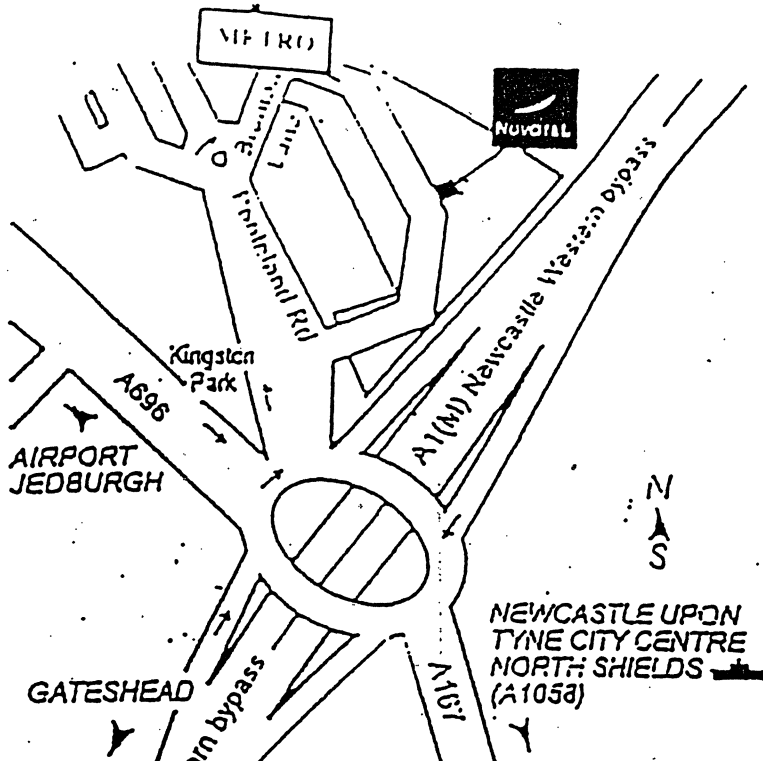

NOVOTEL NEWCASTLE
 Ponteland Road, Kenton
 Newcastle Upon Tyne
 NE3 3HZ

Tel; 0191 214 0303
 Fax; 0191 214 0633

FROM THE NORTH OR SOUTH
 On the A1 - Travelling North or South on the A1 exit at the junction marked Jedburgh (A696) Newcastle Airport. At the roundabout follow the sign for Kingston Park, go right at the mini-roundabout, the hotel is first right again.

FROM JEDBURGH (A696)
 Follow the signs for Newcastle on the A696. 3 miles past the Airport you will join a roundabout which goes over the A1. Take the next exit to the left marked Kingston Park. At the mini roundabout go right, the hotel is first right again.

FROM A69 (Hexham)
 Follow the signs for Newcastle on the A69. You will eventually join a roundabout which goes over the A1. Take the next exit to the left marked A1 North. Exit again at the junction marked Jedburgh (A696) Newcastle Airport. At the roundabout follow the sign for Kingston Park at the mini roundabout go right. Hotel is first right again.

PUBLIC TRANSPORT
 Newcastle is proud of our underground rail system known as the METRO. Stations are available throughout the City Centre. Central Station and Newcastle Airport. Take the METRO to Kingston Park Station once you have left the station make your way up the hill past Tesco Superstore and MacDonalds on your left hand side. Novotel is at the top of the hill.