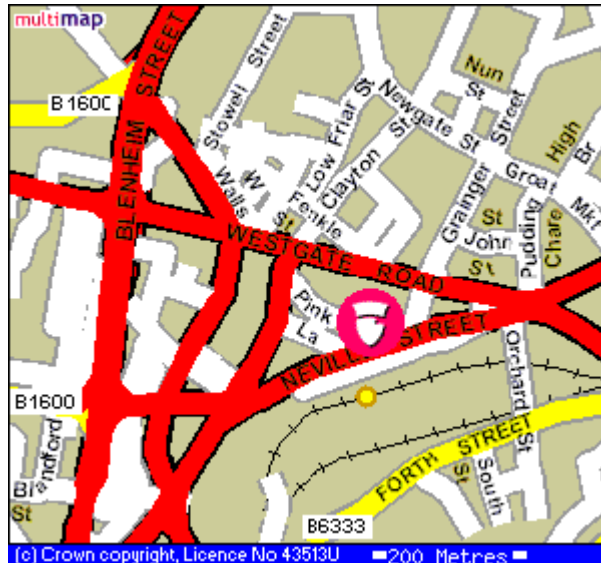

Thistle Newcastle

Thistle Newcastle, Neville Street

Newcastle NE1 5DF

reception: **0870 333 9142**

fax: **0870 333 9242**

email: Newcastle@Thistle.co.uk

web: www.thistlehotels.com/newcastle

Road

From A1 follow signs to city centre via Gateshead Bypass and over the Redheugh Bridge. Turn right at 1st traffic lights, left at next traffic lights and take next right down Bewick Street (Buses and access only). The hotel will be found on left. There are 25 car parking spaces at no charge.

Railway and the Tube

Opposite Newcastle Central Station with mainline Intercity links to King's Cross and Scotland.