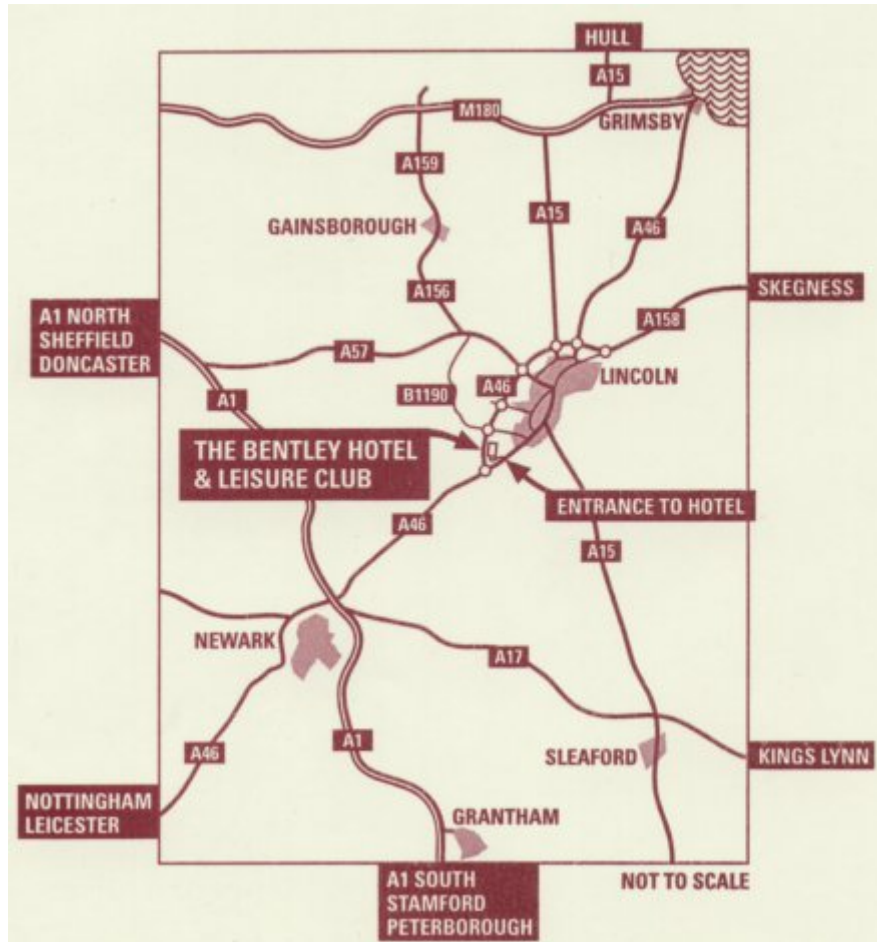

Best Western Bentley Hotel & Leisure Club
Newark Road
South Hykeham
Lincoln
LN6 9NH
Tel: 01522 878000

The Bentley Hotel & Leisure Club is ideally situated off the first roundabout on the Newark Road / A46 by-pass, this is the main thoroughfare into the city from all parts of the country and only a small distance from the A1. There is extensive car parking for over 140 cars.