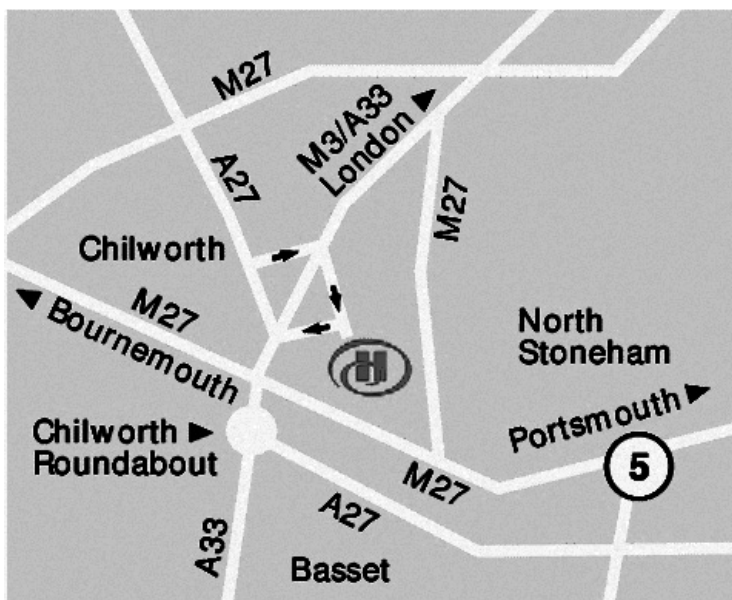

## From the North

- From M3 exit Jet 14 for the A33.
- Pass the hotel on left
- At Chilworth roundabout take 3<sup>rd</sup> exit
- Bear left just past garage
- Bear right over flyover into hotel entrance.

## From the M27 (East/West)

- From M27 East/West exit Jet 5
- Take A335 signposted Southampton
- After ½ mile turn right at traffic lights into Bassett Green Road
- Follow road approx 2 miles to Chilworth roundabout
- Take 2<sup>nd</sup> exit
- Bear left just past garage
- Bear right over flyover into hotel entrance.

## From Southampton City Centre

- Leave the City heading North - A33 (The Avenue)
- At Chilworth roundabout take the 1<sup>st</sup> exit
- Bear left just past garage
- Bear right over flyover into hotel entrance

**NOTE:-**

Our Website [www.hilton.co.uk](http://www.hilton.co.uk) can provide further details of our hotel but the location details provided by the Multimaps links are inaccurate. **Please, therefore, follow the above location details and NOT those provided through Multimaps.**