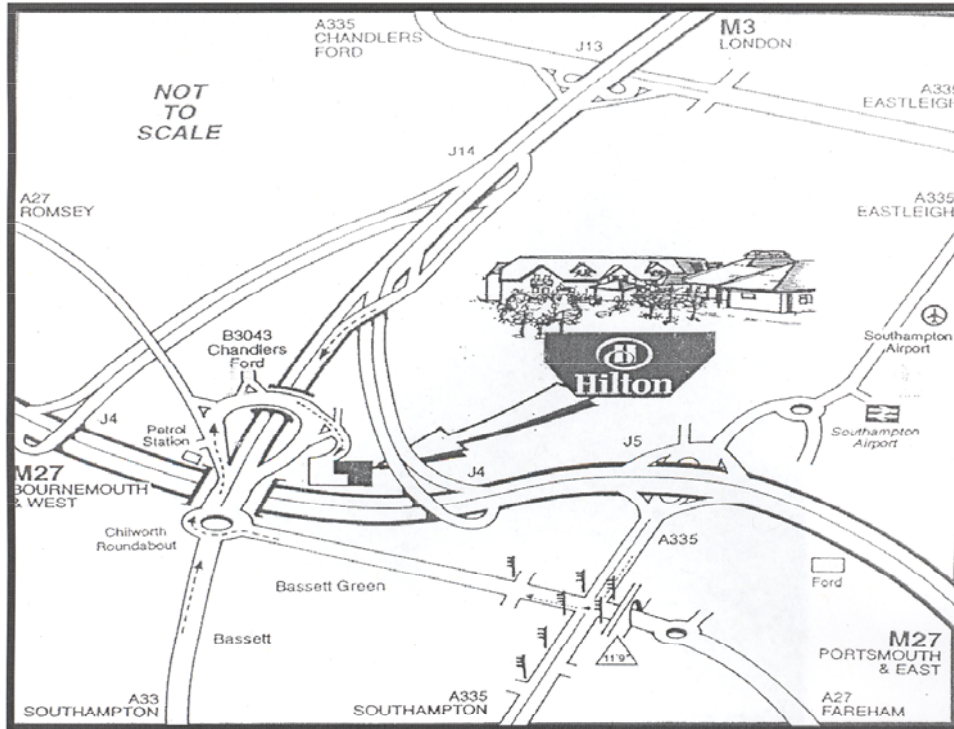

## From the North

- From M3 exit Jet 14 for the A33.
- Pass the hotel on left
- At Chilworth roundabout take 3<sup>rd</sup> exit
- Bear left just past garage
- Bear right over flyover into hotel entrance.

## From the M27 (East/West)

- From M27 East/West exit Jet 5
- Take A335 signposted Southampton
- After ½ mile turn right at traffic lights into Bassett Green Road
- Follow road approx 2 miles to Chilworth roundabout
- Take 2<sup>nd</sup> exit
- Bear left just past garage
- Bear right over flyover into hotel entrance.

## From Southampton City Centre

- Leave the City heading North - A33 (The Avenue)
- At Chilworth roundabout take the 1<sup>st</sup> exit
- Bear left just past garage
- Bear right over flyover into hotel entrance

**NOTE:-**

Our Website [www.hilton.co.uk](http://www.hilton.co.uk) can provide further details of our hotel but the location details provided by the Multimaps links are inaccurate. **Please, therefore, follow the above location details and NOT those provided through Multimaps.**