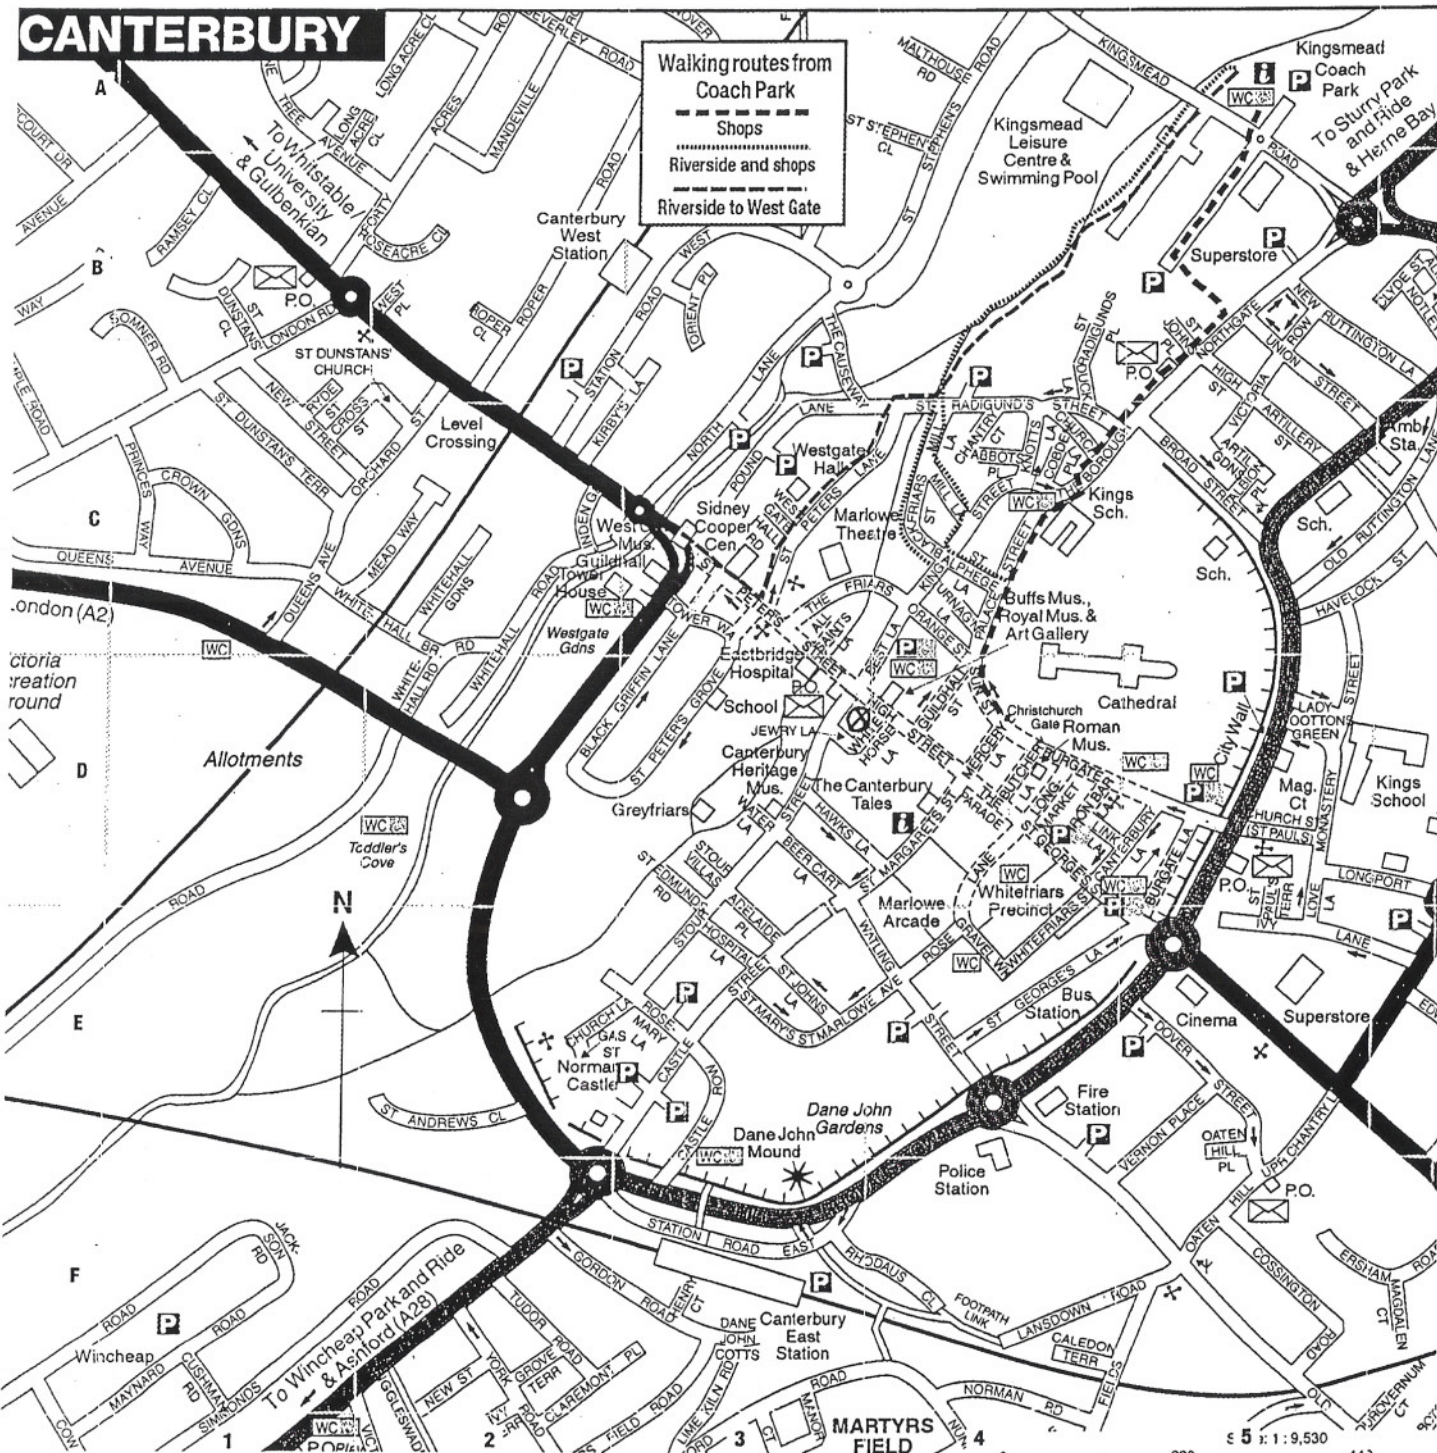

CANTERBURY

Walking routes from Coach Park
 - - - - - Shops
 Riverside and shops
 - . - . - Riverside to West Gate

Abode
 CANTERBURY

From London (M2/A2)

Follow signs to Canterbury and when you join the ring road take the 2nd exit at the roundabout signposted to Margate and Ashford. At the next roundabout take the 1st exit into Castle Street. Drive along Castle Street and take the left-hand turning into Rosemary Lane, at the end of which turn right into Stour Street and drive to the end where you will find the hotel on the right-hand side.

From Ashford (A28)

Follow signs to Canterbury and when you join the ring road take the 2nd exit at the roundabout into Castle Street. Drive along Castle Street and take the left-hand turning into Rosemary Lane, at the end of which turn right into Stour Street and drive to the end where you will find the hotel on the right-hand side.