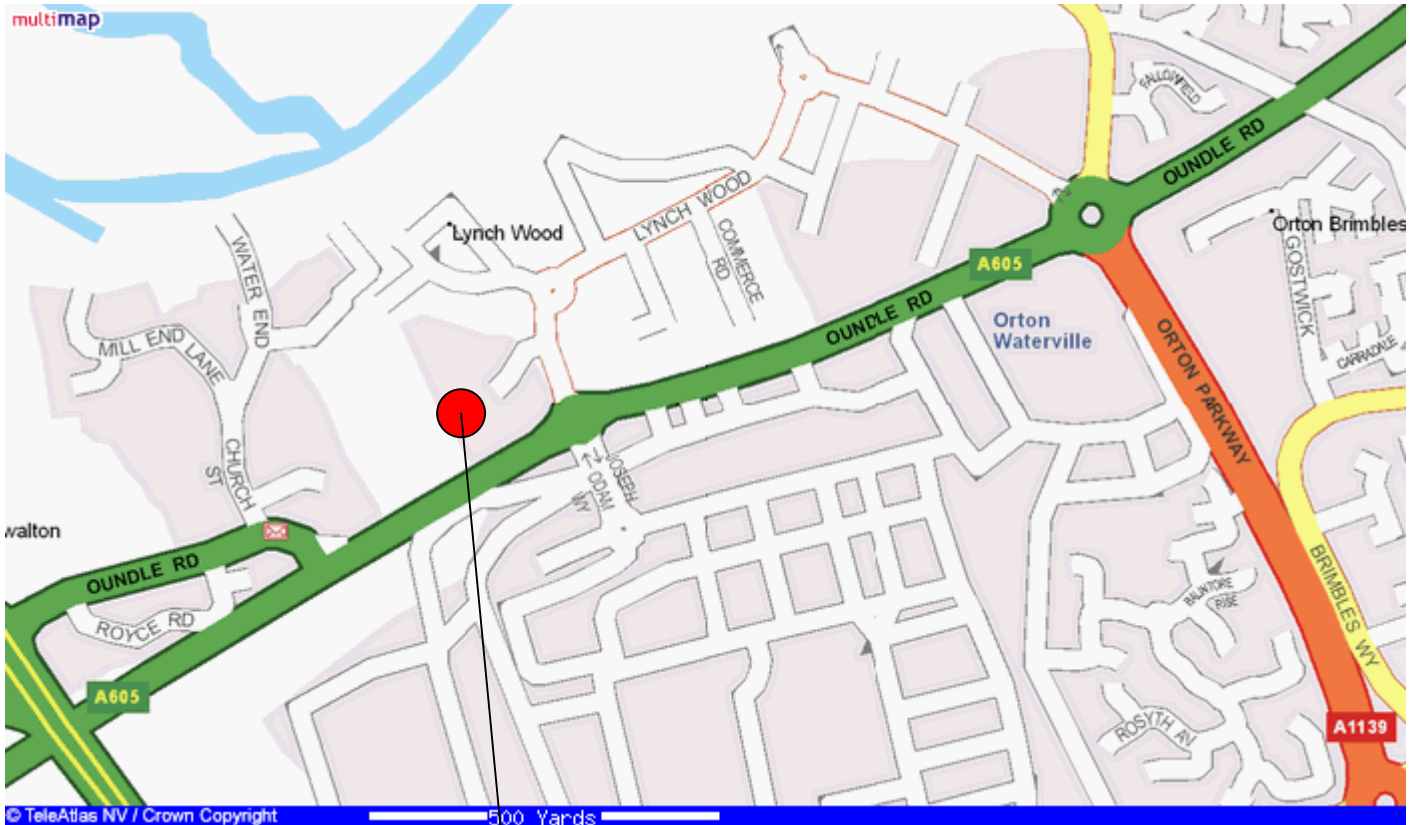

Marriott Hotel  
Peterborough Business Park  
Lynch Wood  
Peterborough  
PE2 6GB  
Phone: 01733 371111  
Fax: 01733 236725

Marriott Hotel

**Driving Directions:**

A1 Southbound: Turn left at Alwalton/Chesterton sign. Go through Village and at T-Junction turn left. Carry on to the next roundabout and the hotel is on the left.

A1 Northbound: Ignore Junction 17 sign posted A1139 Peterborough-Wisebech (A47). Carry on past the Services. 200 yards on left turn-off to Chesterton/Alwalton. At T-Junction go left. On to the next roundabout. Go left.