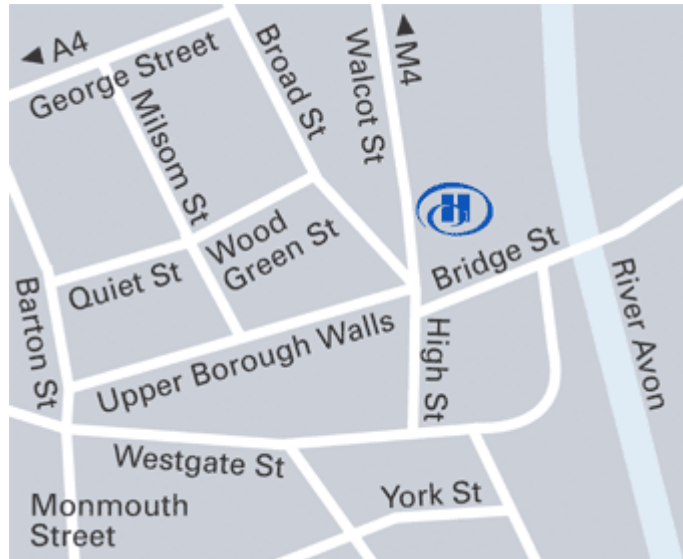

## **Hilton Bath City**

Walcot Street

Bath

BA1 5BJ

Tel – 01225 463 411

### Location map

Further travel information can be found on the hotel's website – [www.hilton.co.uk](http://www.hilton.co.uk)

### Parking Information

From 1st January 2006 we have negotiated a concessionary car parking rate of £15.00 per day with the Podium car park underneath the hotel.

There is an alternative car park Charlotte Street, which is about 5 – 10 minutes walk away from the venue and is charged at £6 per day.