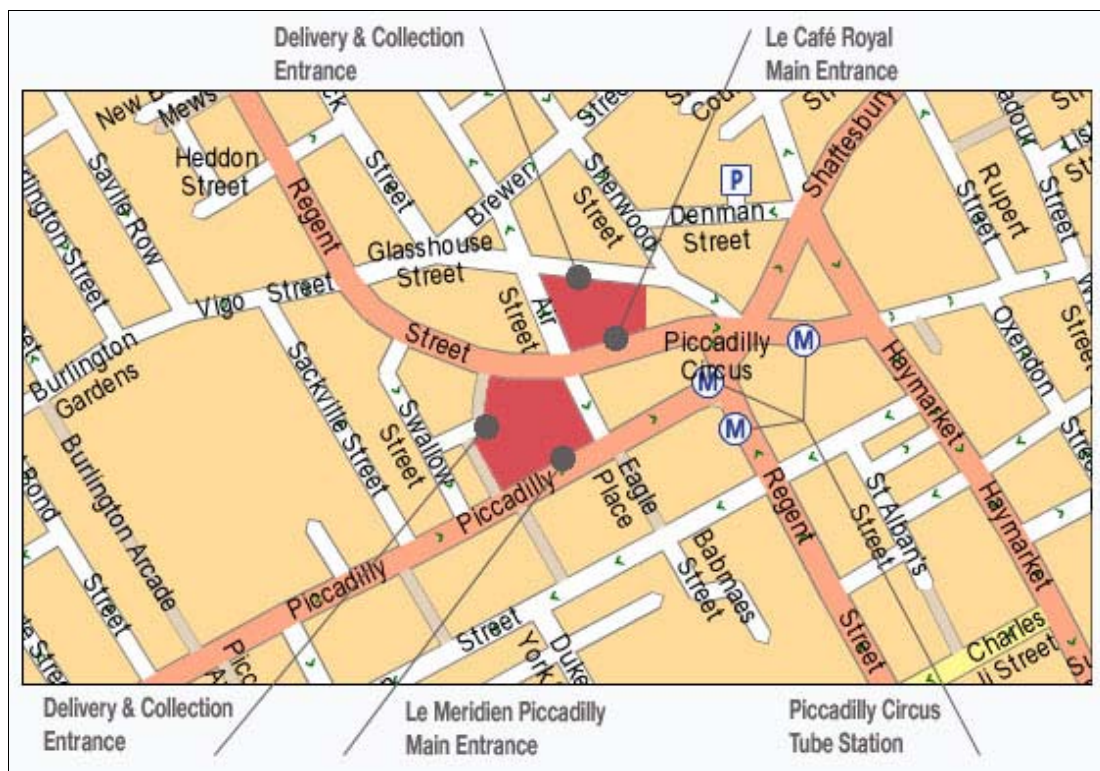

Location Map:

Le Meridien Piccadilly and Café Royal main addresses:

Le Meridien Piccadilly
21 Piccadilly
London
W1J 0BH
Main Tel: +44 0870 400 8400
Main Fax: +44 (0)20 7437 3574

Café Royal
68 Regent Street
London
W1B 5EL
Main Tel: +44 (0)20 7437 9090
Main Fax: +44 (0)20 7439 7672

Le Meridien Piccadilly and Café Royal delivery & collection addresses:

Le Meridien Piccadilly
Vine Street
London
W1J 0BH

Café Royal
Glasshouse Street
London
W1B 5EL

Nearest National Car Park addresses (£46.00 a day):

Brewer Street
Piccadilly
W1R

Denman Street
Piccadilly
W1V

Nearest tube station:

Piccadilly Circus, on Piccadilly Line

Le Méridien Piccadilly is located in the heart of London's West End, near Piccadilly Circus, between the museum and theatre districts. Heathrow airport is located 12 miles from the hotel. By public transport it would take up to an hour to reach. Alternatively by cab it would take between 40 minutes and 60 minutes to reach the hotel. The price for a cab is £ 45.00 - £ 60.00 depending on the company and the time it would take. Gatwick airport is located 35 miles from the hotel. By public transport it would take 1 hour and 15 minutes to reach. The cost would be around £ 25.00. Alternatively by cab it would take 1 hour and 20 minutes to reach the airport. The prices start from £ 80.00. The nearest Parking is the NCP Park, and is 2 minutes away from the hotel.