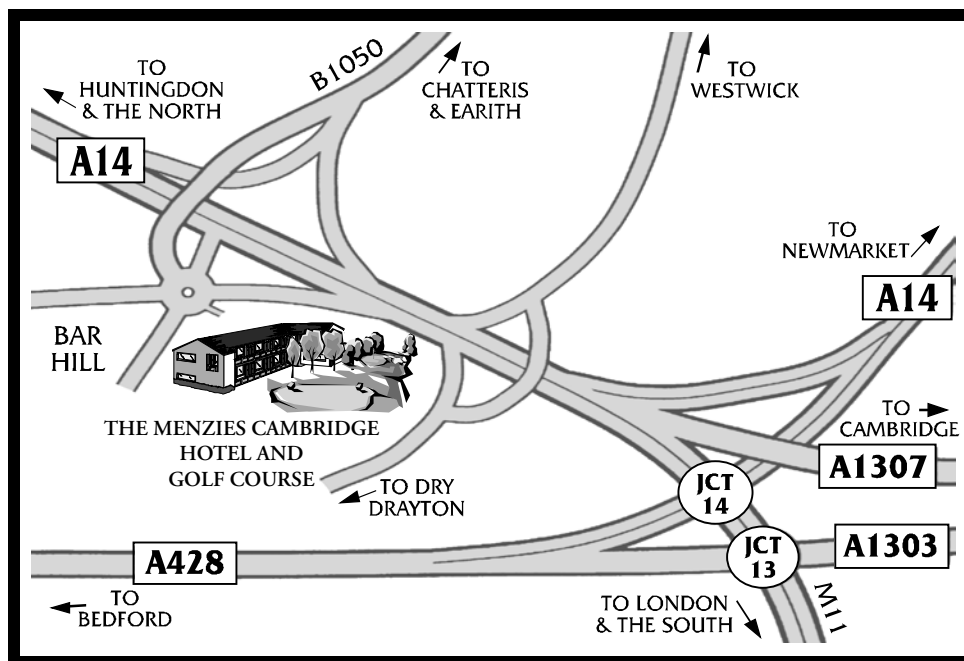

Our Location and Directions

THE MENZIES CAMBRIDGE HOTEL,
BAR HILL, CAMBRIDGE, CAMBRIDGESHIRE, CB3 8EU.

TELEPHONE-01954 249988

FAX-01954 780010

1

DIRECTIONS TO THE HOTEL

TRAVELLING NORTH ON THE M11

FOLLOW THE SIGNS FOR HUNTINGDON AND THE A14 (FORMERLY A604),
IGNORE ANY SIGNS FOR CAMBRIDGE, CONTINUE ALONG THE A14 UNTIL YOU SEE THE
TURNING FOR B1050 (BAR HILL) ON THE LEFT. TAKE THIS EXIT AND FOLLOW THE SIGNS
FOR THE MENZIES CAMBRIDGE HOTEL.