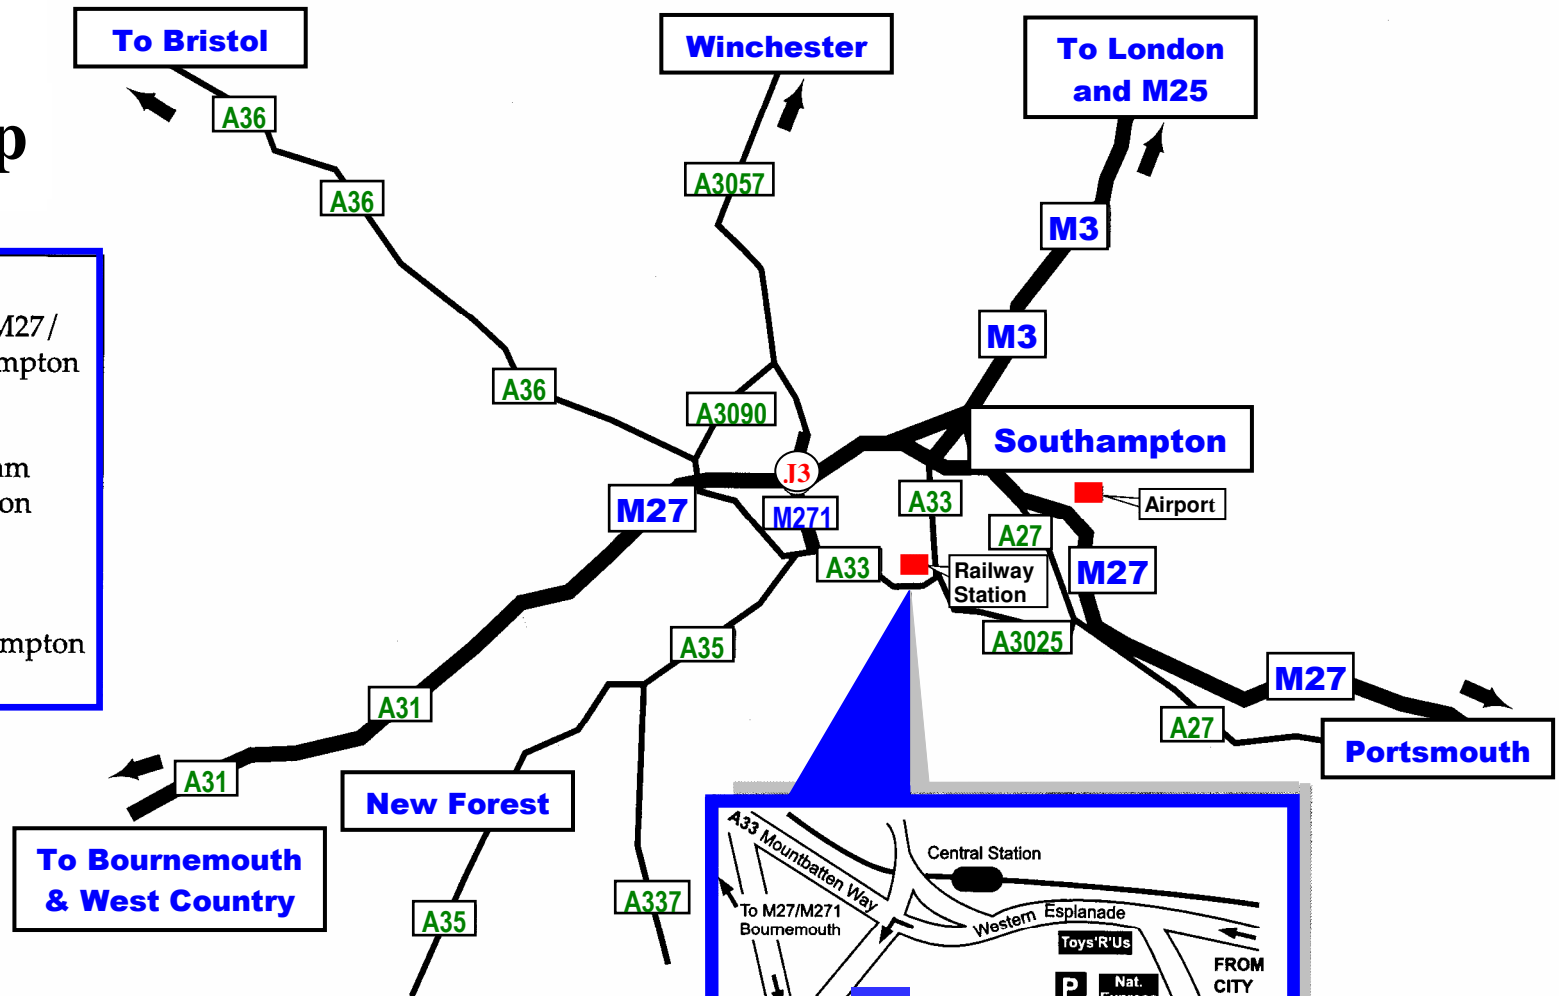

NOVOTEL SOUTHAMPTON

E-Mail – A - Map

BY ROAD

LONDON (M3)

➔ Winchester/Southampton ➔ M27/
 Bournemouth (J3) ➔ M271/Southampton
 Docks ➔ A33 City Centre (3m)

BOURNEMOUTH (A31) ➔ Cadnam

➔ M27/(J3) ➔ M271/Southampton
 Docks ➔ A33 City Centre (3m)

PORTSMOUTH (M27) ➔ M27/

Bournemouth (J3) ➔ M271/Southampton
 Docks ➔ A33 City Centre (3m)

BY TRAIN

Southampton Central is
 200yds from Novotel.
 Use Platform 4 Entrance

BY AIR

Southampton/Eastleigh
 6 miles