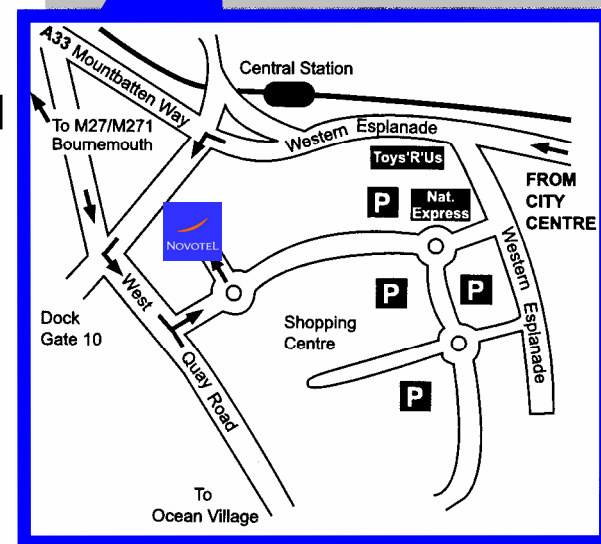

NOVOTEL SOUTHAMPTON

E-Mail – A - Map

BY ROAD

LONDON (M3)

➔ Winchester/Southampton ➔ M27/
 Bournemouth (J3) ➔ M271/Southampton
 Docks ➔ A33 City Centre (3m)

BOURNEMOUTH (A31) ➔ Cadnam

➔ M27/(J3) ➔ M271/Southampton
 Docks ➔ A33 City Centre (3m)

PORTSMOUTH (M27) ➔ M27/

Bournemouth (J3) ➔ M271/Southampton
 Docks ➔ A33 City Centre (3m)

BY TRAIN

Southampton Central is
 200yds from Novotel.
 Use Platform 4 Entrance

BY AIR

Southampton/Eastleigh
 6 miles