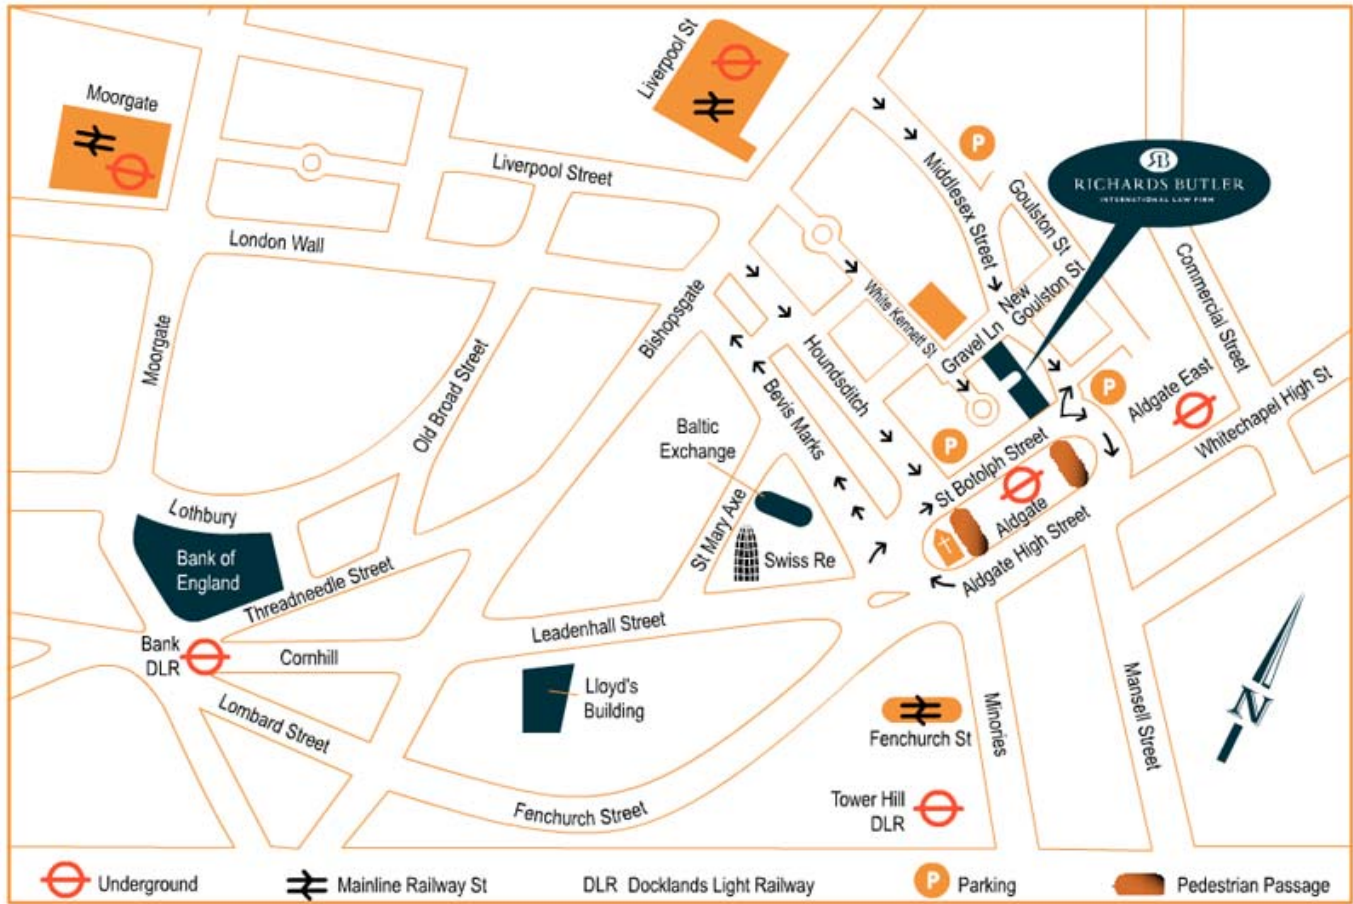

### CAR

There are public car parks in Middlesex Street and next to our building in St Botolph Street.

### UNDERGROUND

Liverpool Street (Central, Circle and Metropolitan lines), Aldgate (Circle and Metropolitan lines) and Aldgate East (District/Hammersmith & City line) stations are a few minutes' walk from the office. Moorgate station (Northern, Circle and Metropolitan lines) is about 15 minutes walk away, as is Bank station (which serves six lines).

### TRAIN

Liverpool Street and Fenchurch Street mainline stations are a few minutes' walk from the office. You can reach us from other mainline stations by using the underground.

### AIRPORTS

London Heathrow Airport is an hour away by underground and London City Airport is just 30 minutes away by shuttle bus from Liverpool Street. Stansted Airport is 1 hour from Liverpool Street. From London Gatwick take a train to London Victoria and then by Circle/District line to Aldgate or Aldgate East.