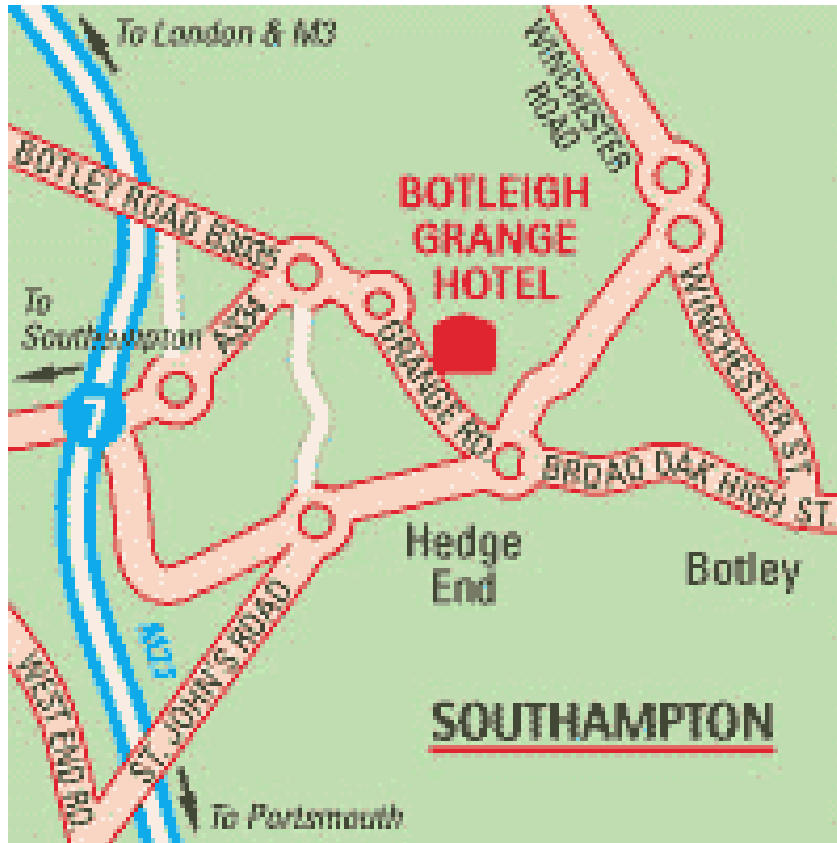

## **Botleigh Grange Best Western**

Hedge End  
Southampton  
SO30 2GA

### **How to get there**

Junction 7 off M27. Follow A334 to Botley; we are one mile on the left.

### **Nearest Airport**

Southampton 6 miles

### **Nearest Railway**

Hedge End 5 miles