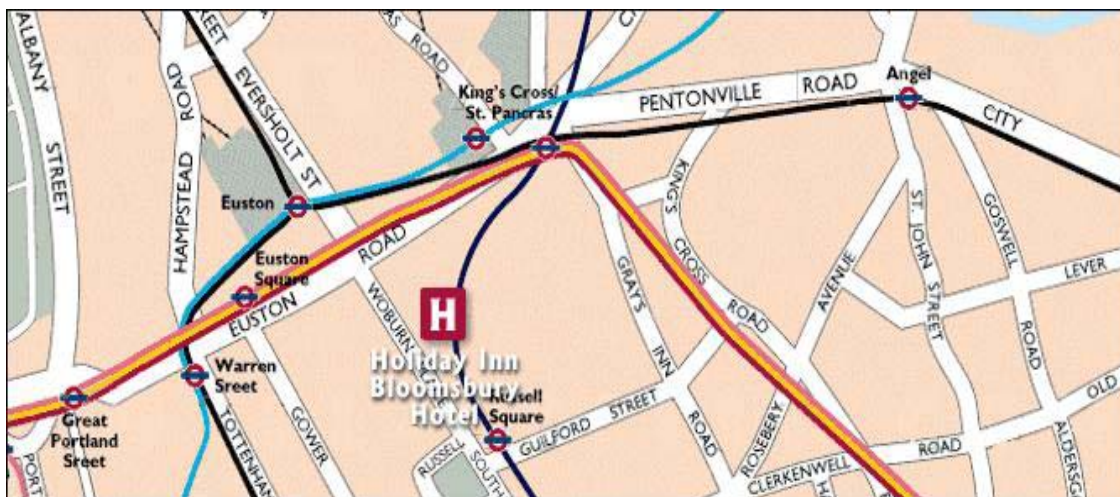

Holiday Inn – Bloomsbury

Driving Directions

From the East:

- Take the A12 or A13 into Central London and Kings Cross
- Follow Euston Road to Euston Station
- Turn left onto Upper Woburn Place
- Coram Street is on the left

From the West:

- Take the M40 or A40 into Central London
- Follow A40 down Marylebone Road
- Turn right opposite Euston Station onto Upper Woburn Place
- Second road on the left is Coram Street

From the North:

- Take the M1 or A1(M) into Central London
- Take the A40 onto Marylebone Road
- Follow Marylebone Road to Euston Station
- Turn right opposite Euston Station into Upper Woburn Place
- Second road on the left is Coram Street

From the South:

- Take the M23 or A23 to Brixton
- Follow Brixton Road through to Waterloo Bridge
- Cross river and over Strand
- Bear right into Aldwych, then turn left into Kingsway
- Follow road north to and around Russell Square
- Turn left at lights onto Upper Woburn Place
- 1st right is Coram Street