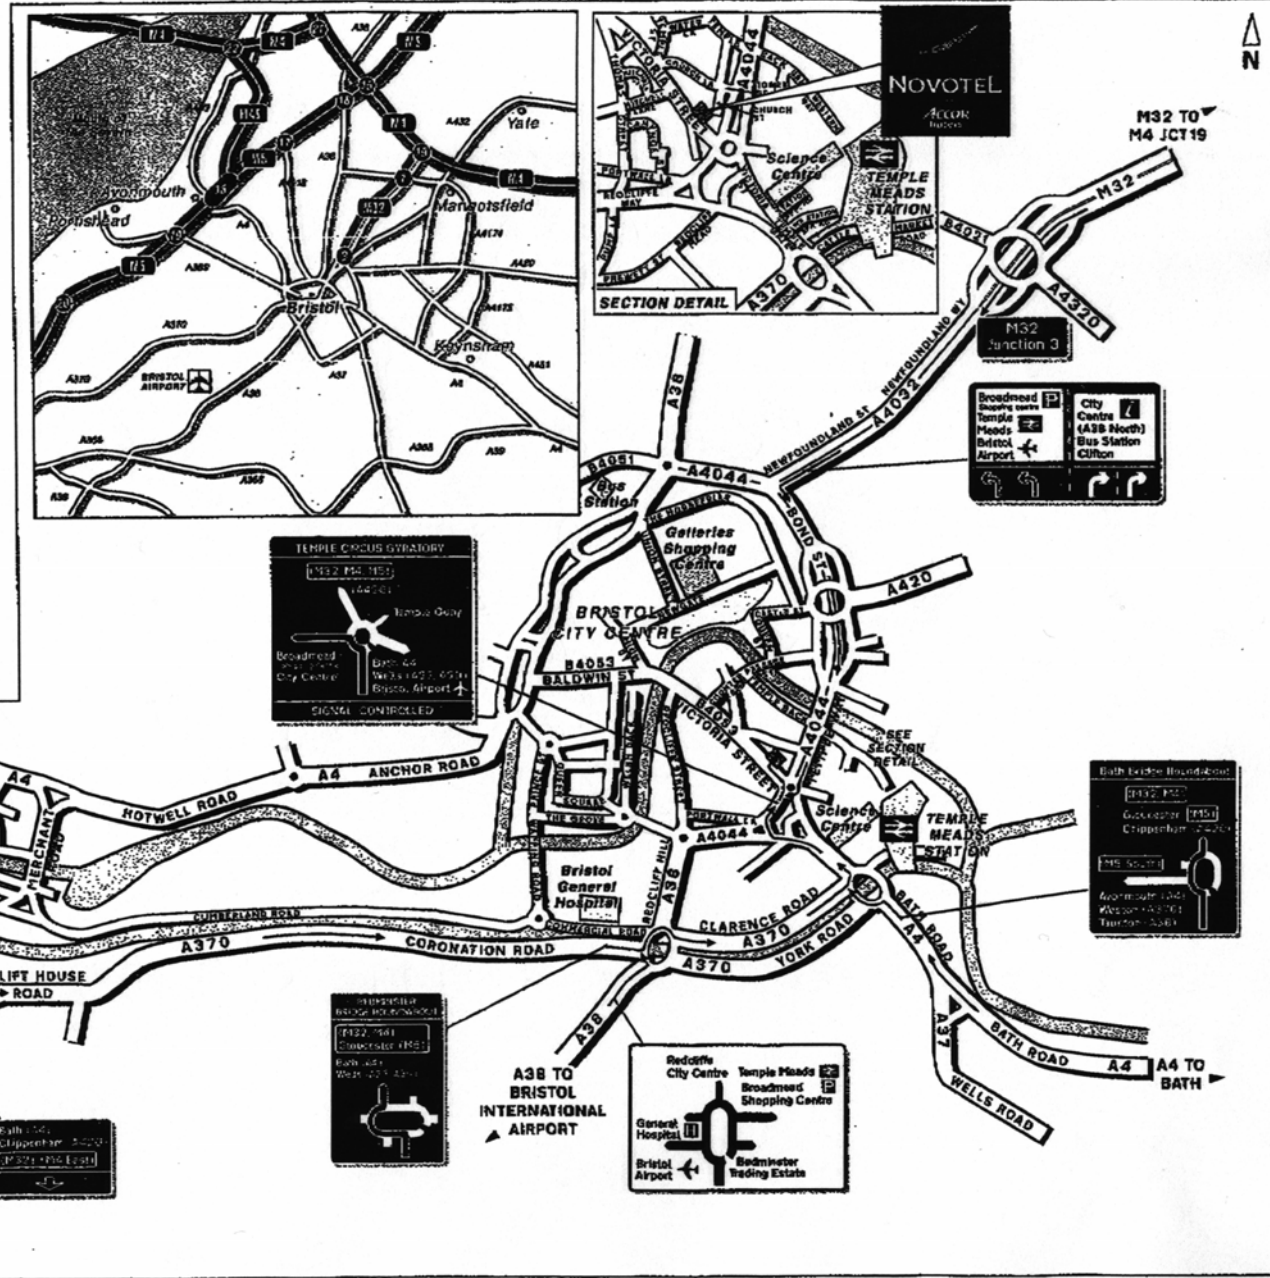

By Rail, Bristol Temple Meads Station is a short walk away. Regular connections to/from London Paddington. For information on train times and operators call National Rail Enquiries on 08457 484950.

By Air, Bristol International Airport. Approximately 30 minutes drive away.