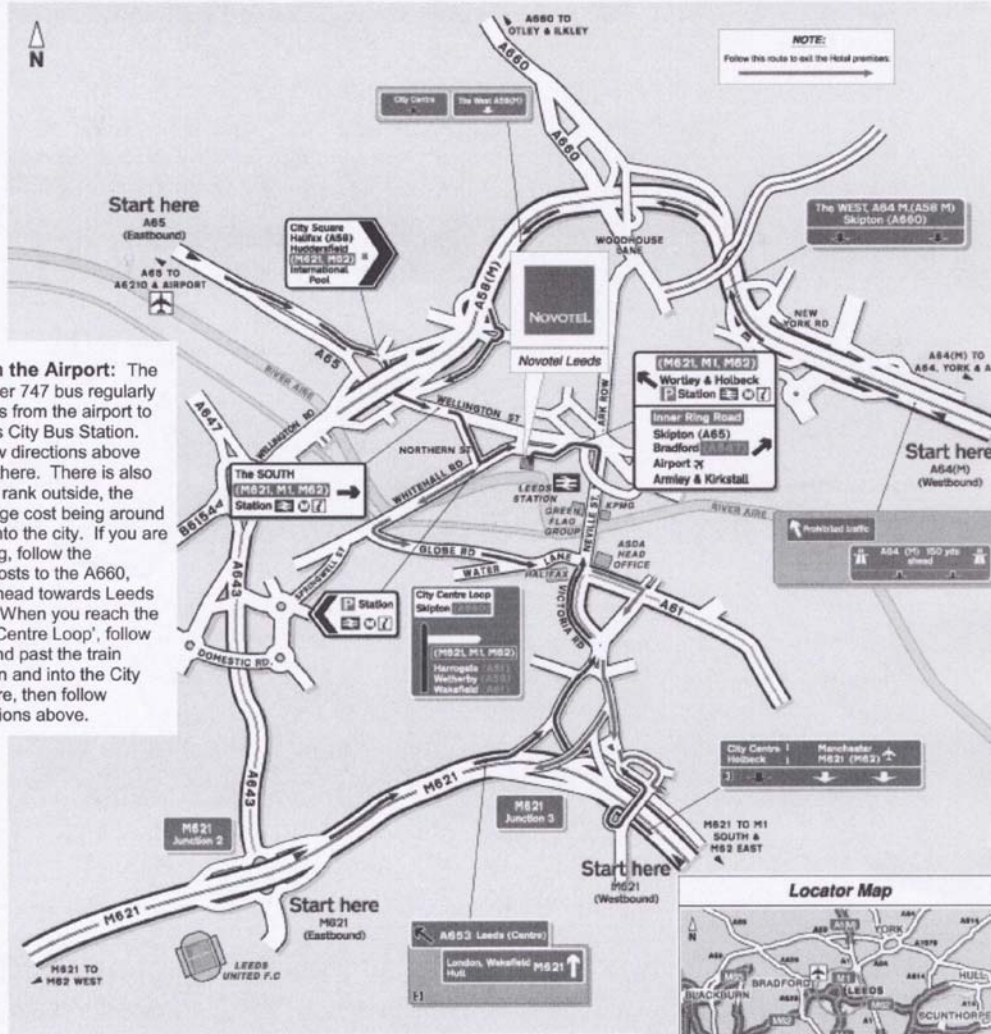

### How to get here

**Rail Station:** Come out of the exit 'long and short stay car parks'. Follow the drive down to the mini-roundabout and along Aire Street. You will reach some traffic lights where you should turn left. This is Whitehall Quay. Follow it round to the end and Novotel Leeds is on the right hand side.

**Bus/Coach Station:** Exit onto New York Street and go up to the end. Keep going onto Call Lane (walk by the long bus stop) and past the 'Corn Exchange'. Follow the road round onto Duncan Street, which becomes Boar Lane, heading towards City Square. Keep going straight on, passing City Square and head left down Wellington Street and left again onto Aire Street. Follow this road down to the traffic lights and turn left towards a large white building. At the end of this road, on the right, is Novotel Leeds.

**From the Airport:** The number 747 bus regularly travels from the airport to Leeds City Bus Station. Follow directions above from there. There is also a taxi rank outside, the average cost being around £12 into the city. If you are driving, follow the signposts to the A660, then head towards Leeds City. When you reach the 'City Centre Loop', follow it round past the train station and into the City Square, then follow directions above.