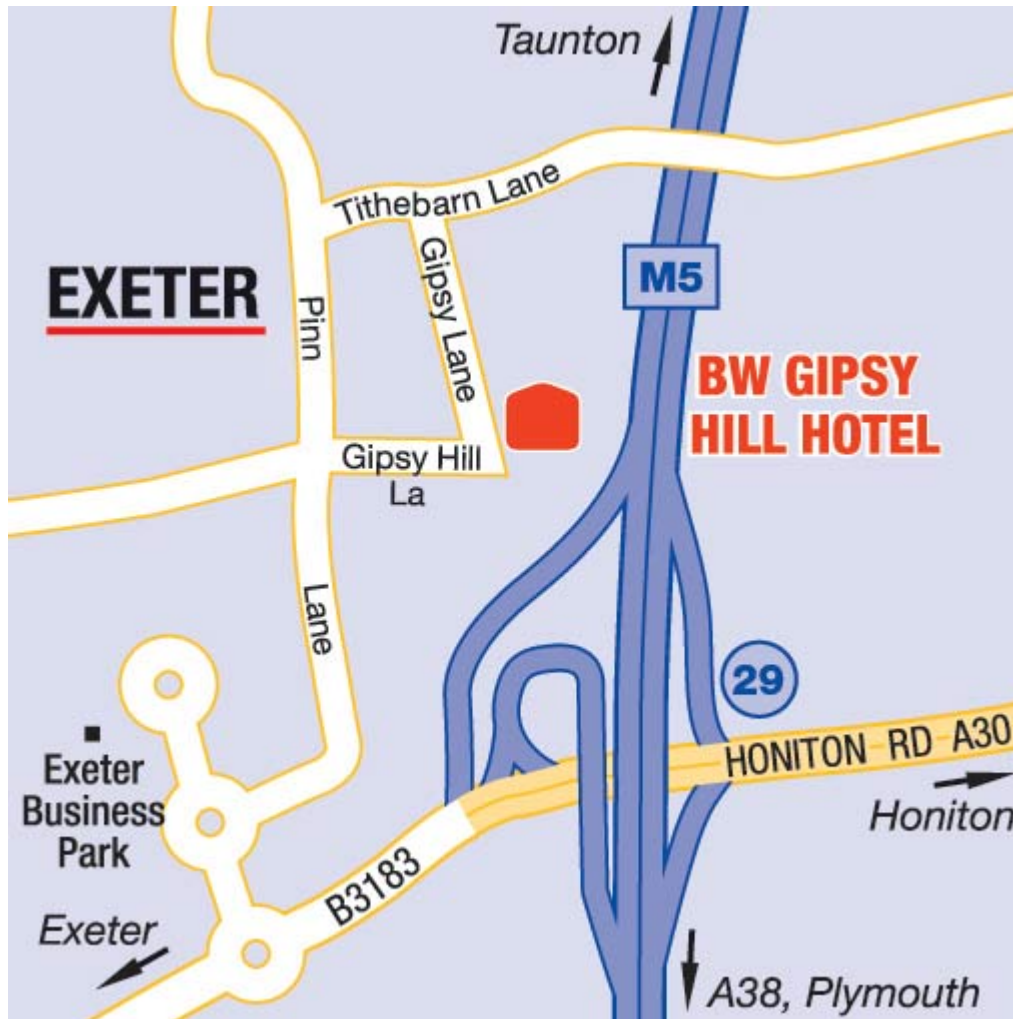

### How to get there

M5 J29 turn right. At 1st roundabout turn right into Exeter Bs Park, right at next roundabout, follow road into country lane, see sign on the right.

Nearest Airport – Exeter 3 miles, Bristol Int' 80 miles

Nearest Railway – Exeter St. Davids 3 miles