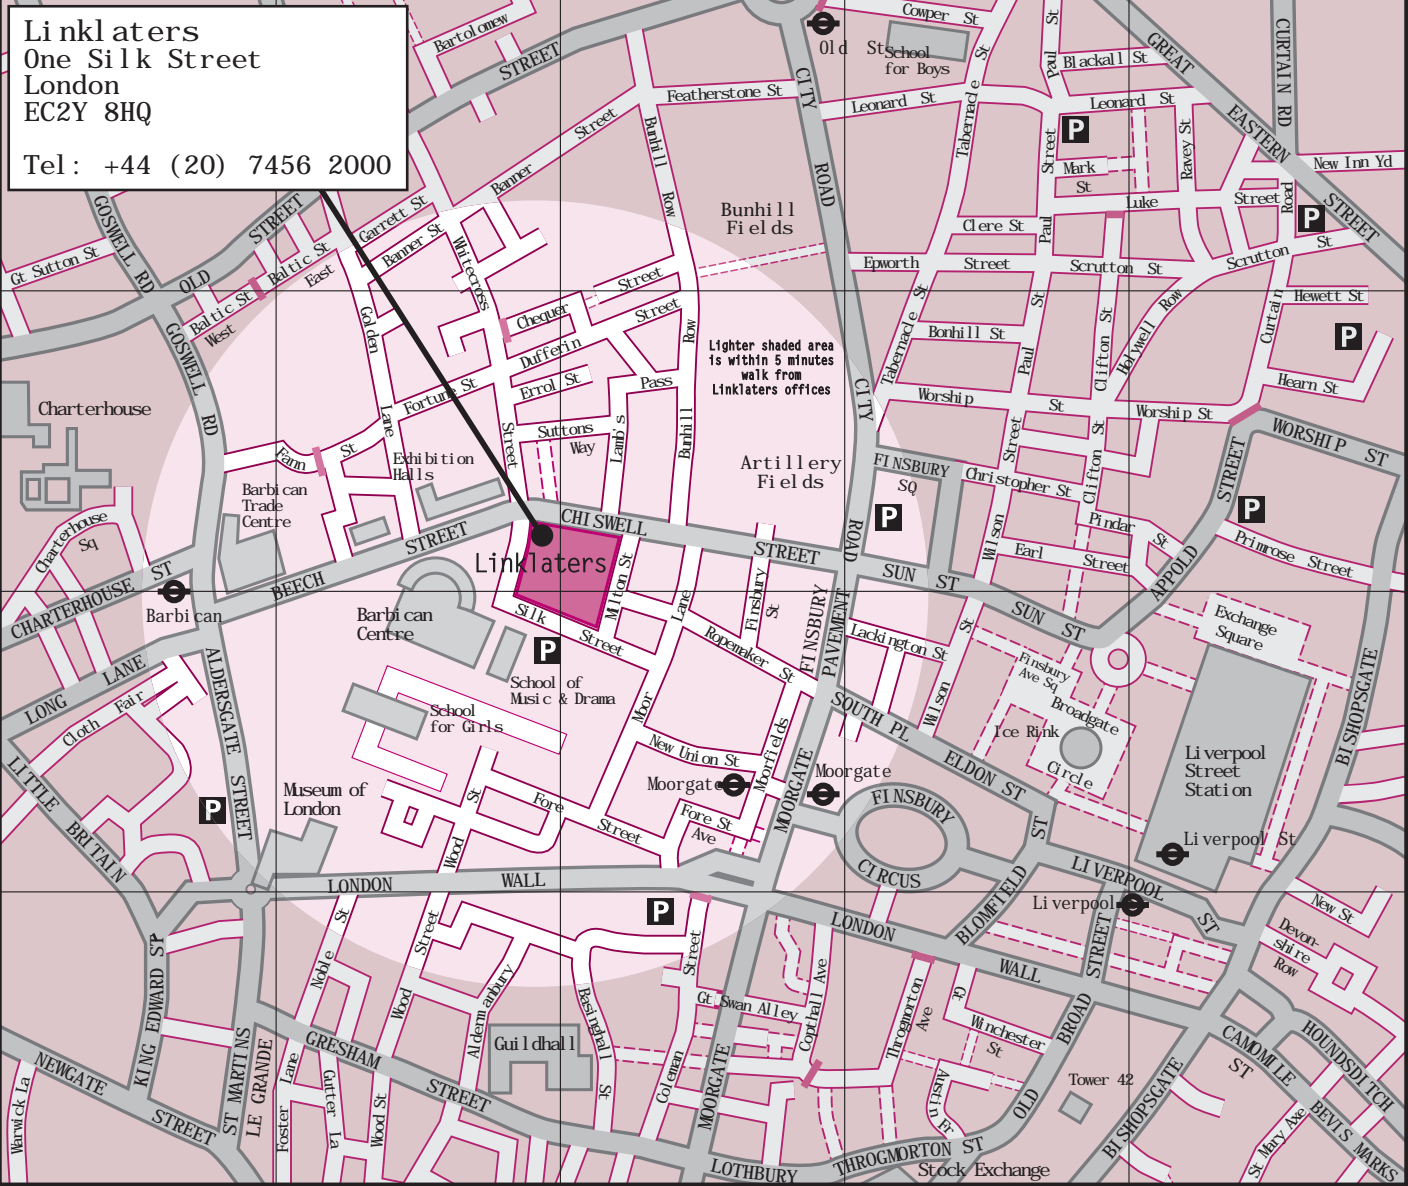

Linklaters
One Silk Street
London
EC2Y 8HQ
Tel: +44 (20) 7456 2000

Linklaters

Lighter shaded area
is within 5 minutes
walk from
Linklaters offices

P

P

P

P

P