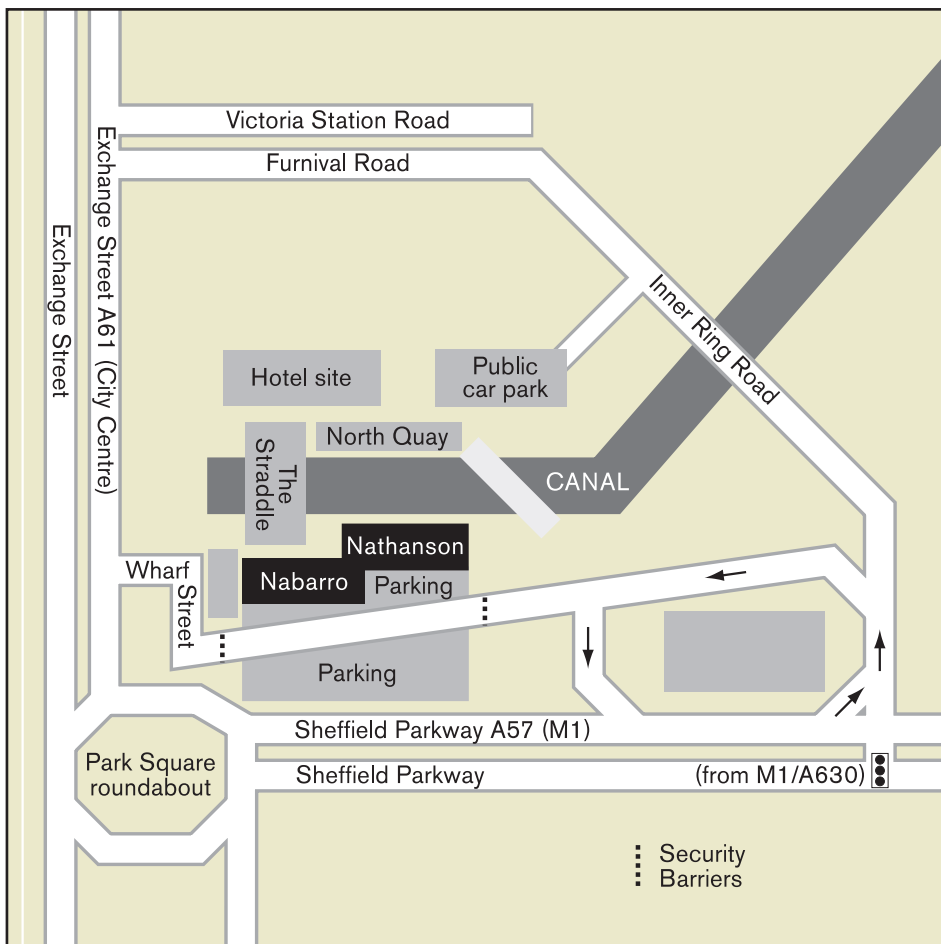

Sheffield office directions

By rail

Sheffield Station is close to the Nabarro Nathanson offices, and is on the main line from London St Pancras. Please contact the number below for further details.

By car

From the M1

Leave the M1 at junction 33.

Follow signs for the A630 (Sheffield), which becomes the A57 Sheffield Parkway. Almost at the bottom of Parkway (approximately four miles), stay in the right-hand lane; there is a right turn into South Quay - Victoria Quays.

Take the right turn at the traffic lights then follow the road to the left into Nabarro Nathanson's car park.

From Exchange Street

Turn left into Victoria Quays and follow the road round to the right to the car park barrier.

Visitor parking is opposite the front entrance to the building. Please press the green button at the car park barrier to contact Security for access.

Nabarro Nathanson
1 South Quay
Victoria Quays
Sheffield S2 5SY