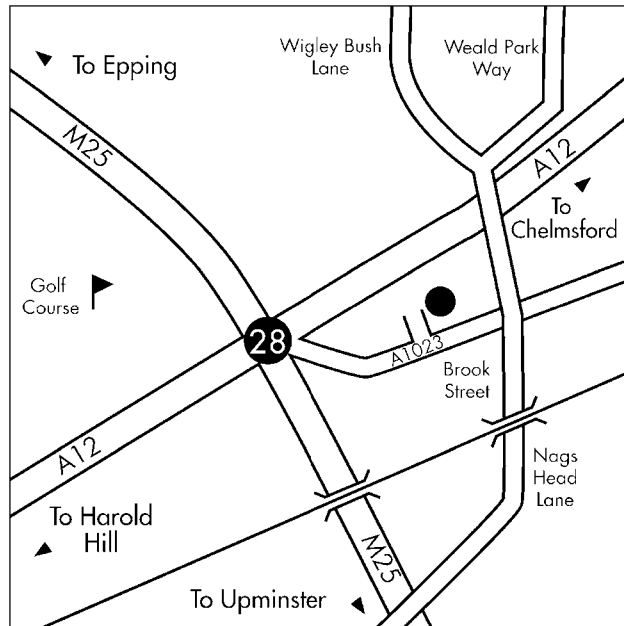

Holiday Inn Brentwood

Brook Street

Brentwood

Essex

CM14 5NF

Tel: 0870 400 9012

Fax: 01277 24 72 10

Rail

Brentwood 2 miles.

Air

Southend Airport 22 miles.

Stansted Airport 30 miles.

Road

Leave the M25 at Junction 28 or come off the A12 at the M25 Interchange. Follow signs to Brentwood A1023. The Holiday Inn Brentwood M25, Jct.28, is 200 yards on the left.