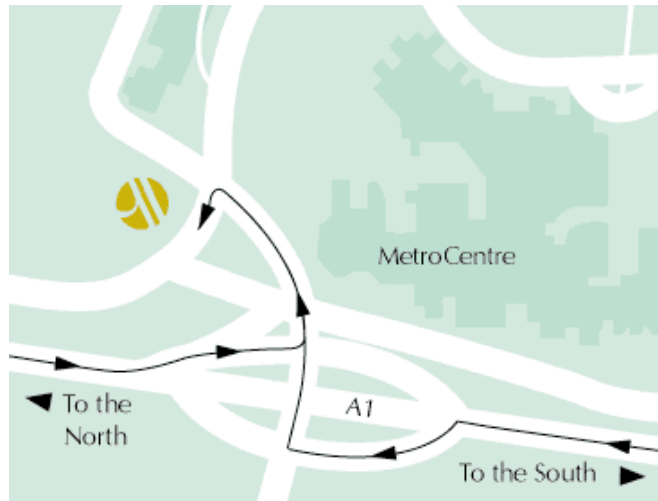

Marriott®

NEWCASTLE METROCENTRE

How to find us

The Hotel is situated on the main A1 north/south route- the Newcastle Western Bypass - and is adjacent to Gateshead's MetroCentre. Newcastle railway station is 10 minutes away. Free car parking

From the North leave the A1 at the MetroCentre exit and take 'Other Routes'.

From the South leave the A1 at the MetroCentre exit and turn right.