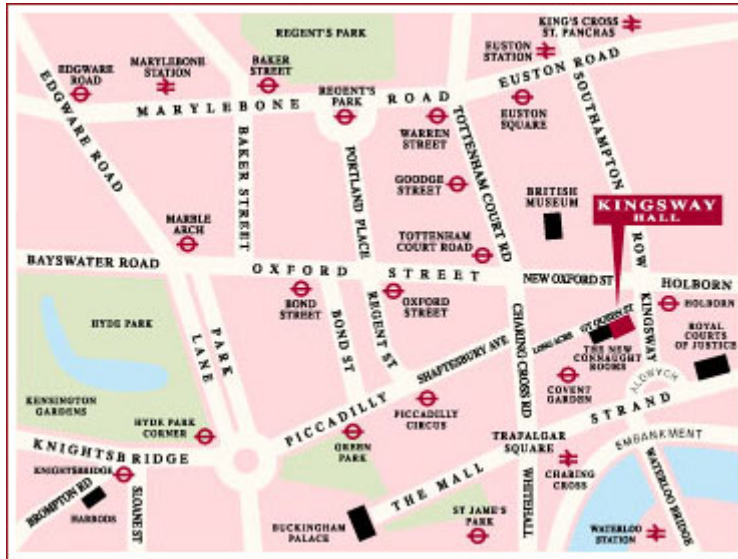

## Directions To Kingsway Hall From Heathrow Airport and Gatwick Airports

### **From Holborn Tube Station:**

From Holborn Underground main exit, turn left down Kingsway and cross the road at the first set of main traffic lights. Great Queen Street is Diagonally ahead of you once you have crossed the road. Kingsway Hall is situated on the left hand side next to the New Connaught Rooms. (approx. 5 min walk)

From Piccadilly Circus, turn into Shaftesbury Avenue which leads onto Haymarket.

When you reach Haymarket, look for signs for Trafalgar Square.

Trafalgar Square will lead you directly onto the strand.

Turn left onto Kingsway, heading towards Holborn and take the first turning on the left before the traffic lights onto Great Queen Street.

Follow the A23 TO Central London

You will reach Waterloo Bridge; go over the Bridge and straight under the underpass, which will bring you onto Kingsway.

Head towards Holborn on Kingsway and take the first tuning on the left onto Great Queen Street.