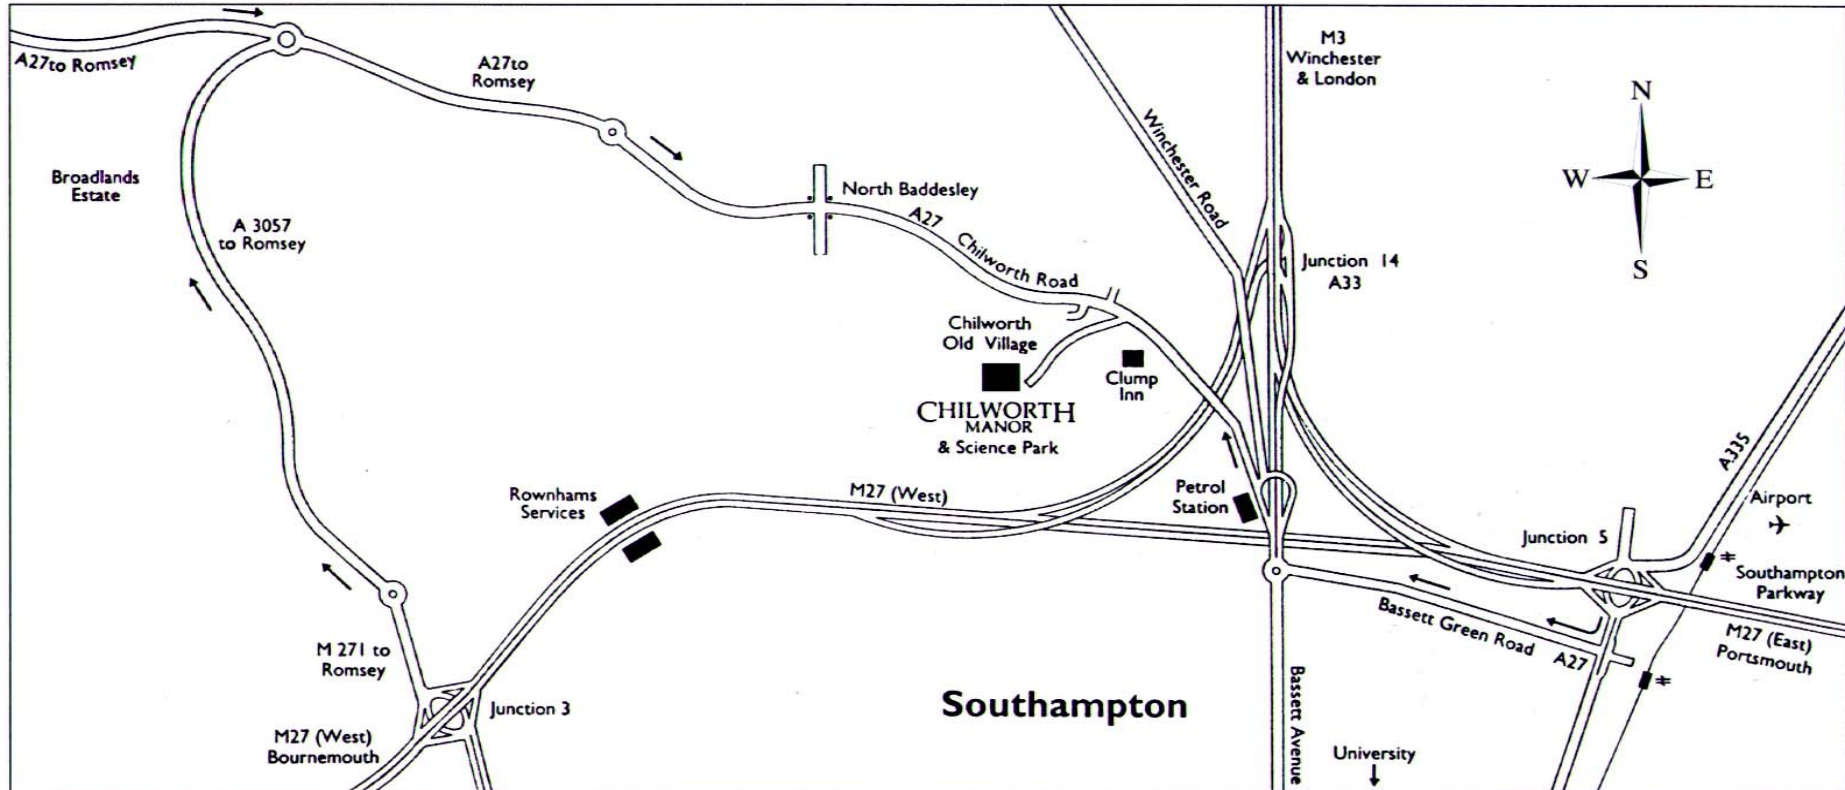

CHILWORTH MANOR

Telephone 023 8076 7333 • Facsimile 023 8070 1743 • e-mail general@chilworth-manor.co.uk • web www.chilworth-manor.co.uk

From Bournemouth & the West:

Follow the M27 & exit at Junction 3. Take the first exit (M271 northbound) and at the first roundabout take the second exit, A3057 to Romsey. Turn right at the roundabout onto the A27 and follow the road through North Baddesley to Chilworth Manor

From London, Basingstoke, Swindon & the Midlands:

Follow M3 to Southampton and exit at Junction 14. At the roundabout, take the third exit (A27) to Romsey.

From Portsmouth, Brighton & the East

Follow the M27 and exit at Junction 5. Take the first exit on the roundabout (A335 to Southampton) and turn right at the first set of traffic lights into Bassett Green Road. Upon reaching the Chilworth Roundabout, take the second exit A27 to Romsey